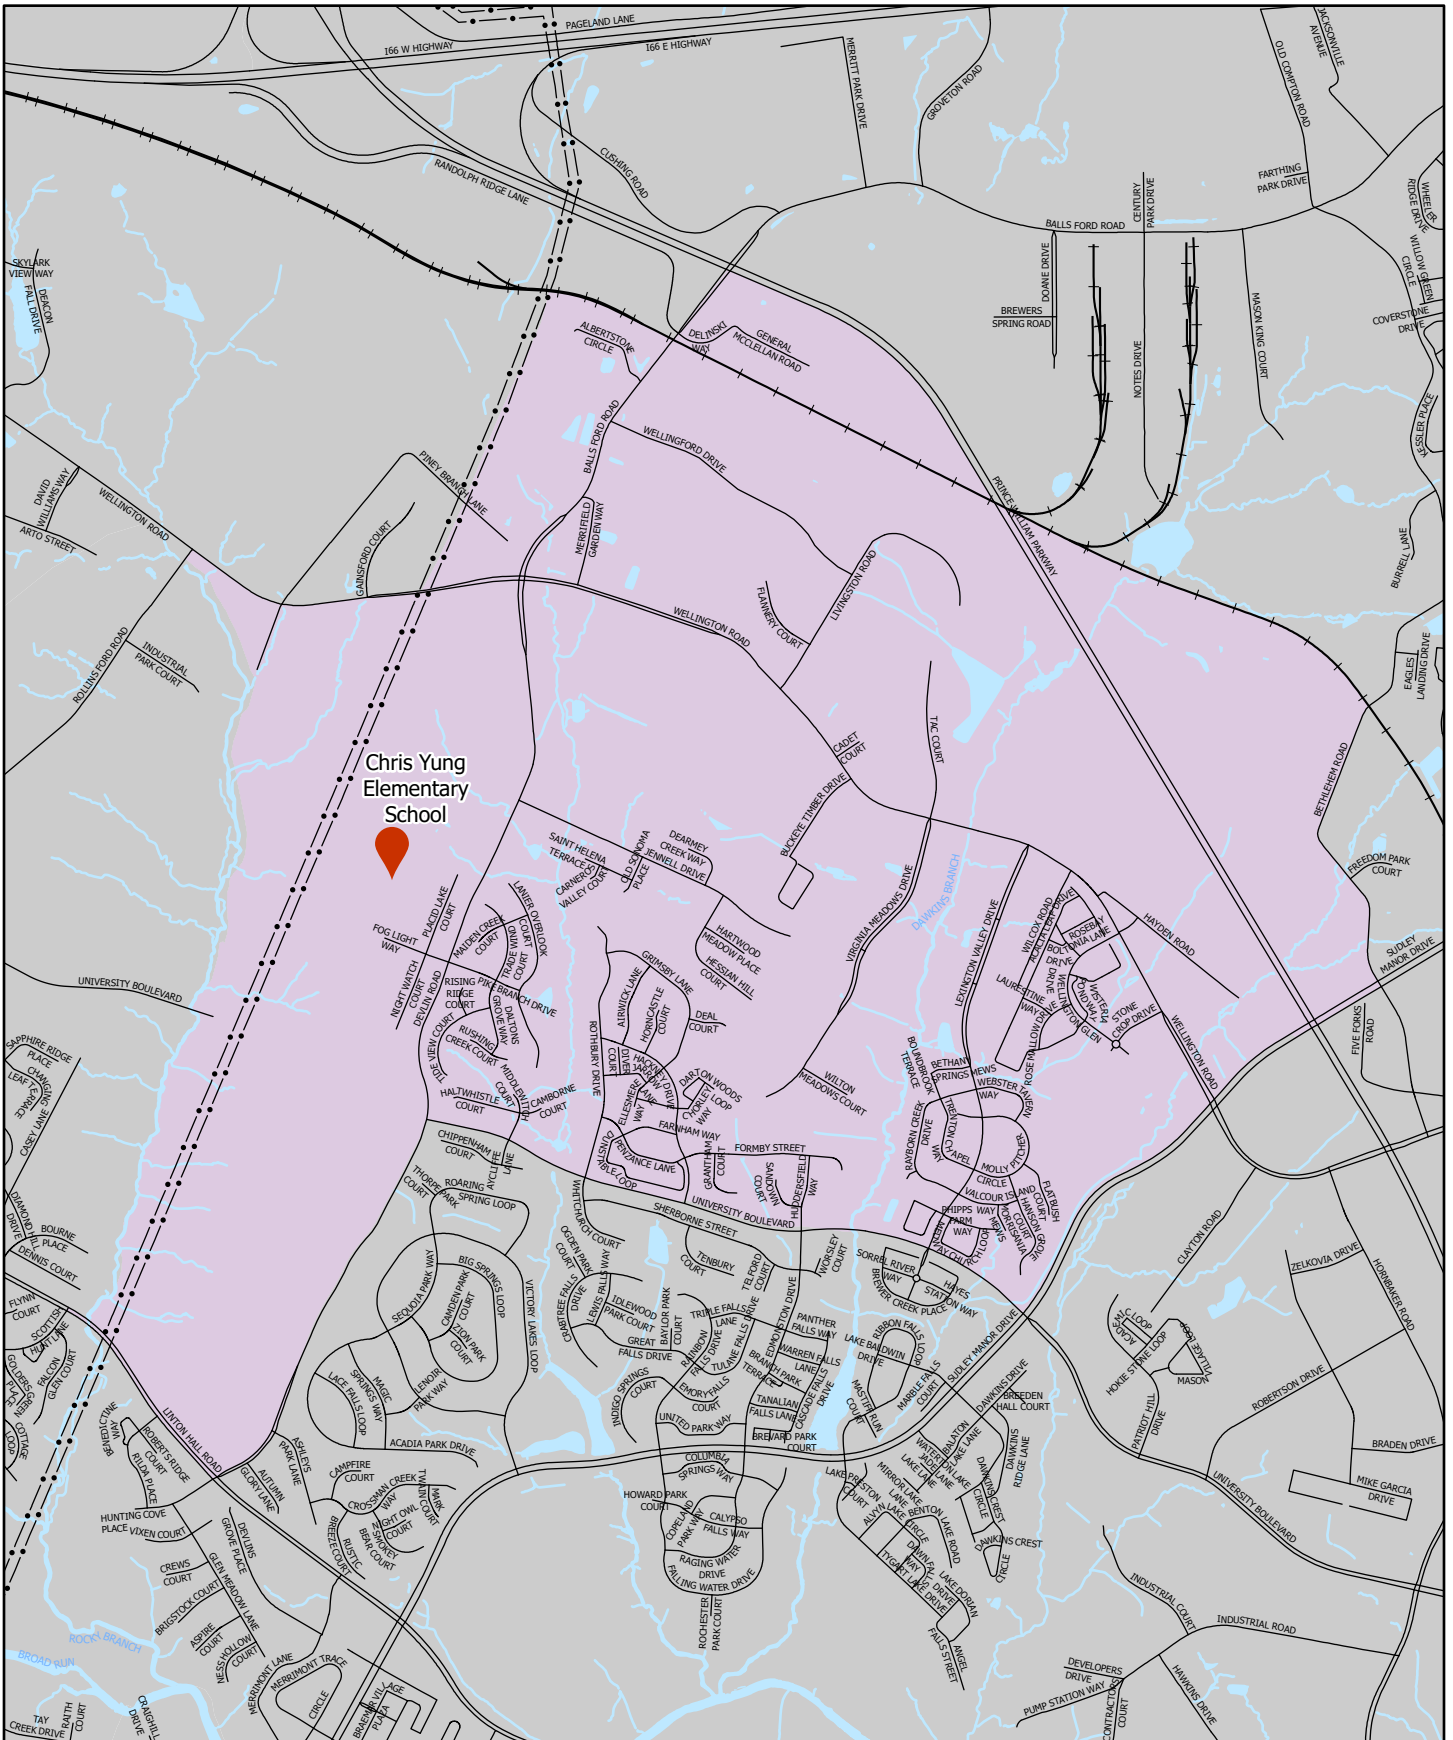

Precinct 108 - Victory

Brentsville District

Polling Location

Water

Location Map

Victory Elementary School
 12001 Tygart Lake Drive
 Bristow, VA 20136

PRINCE WILLIAM
 Geographic Information Systems

Precinct 109 - Chris Yung