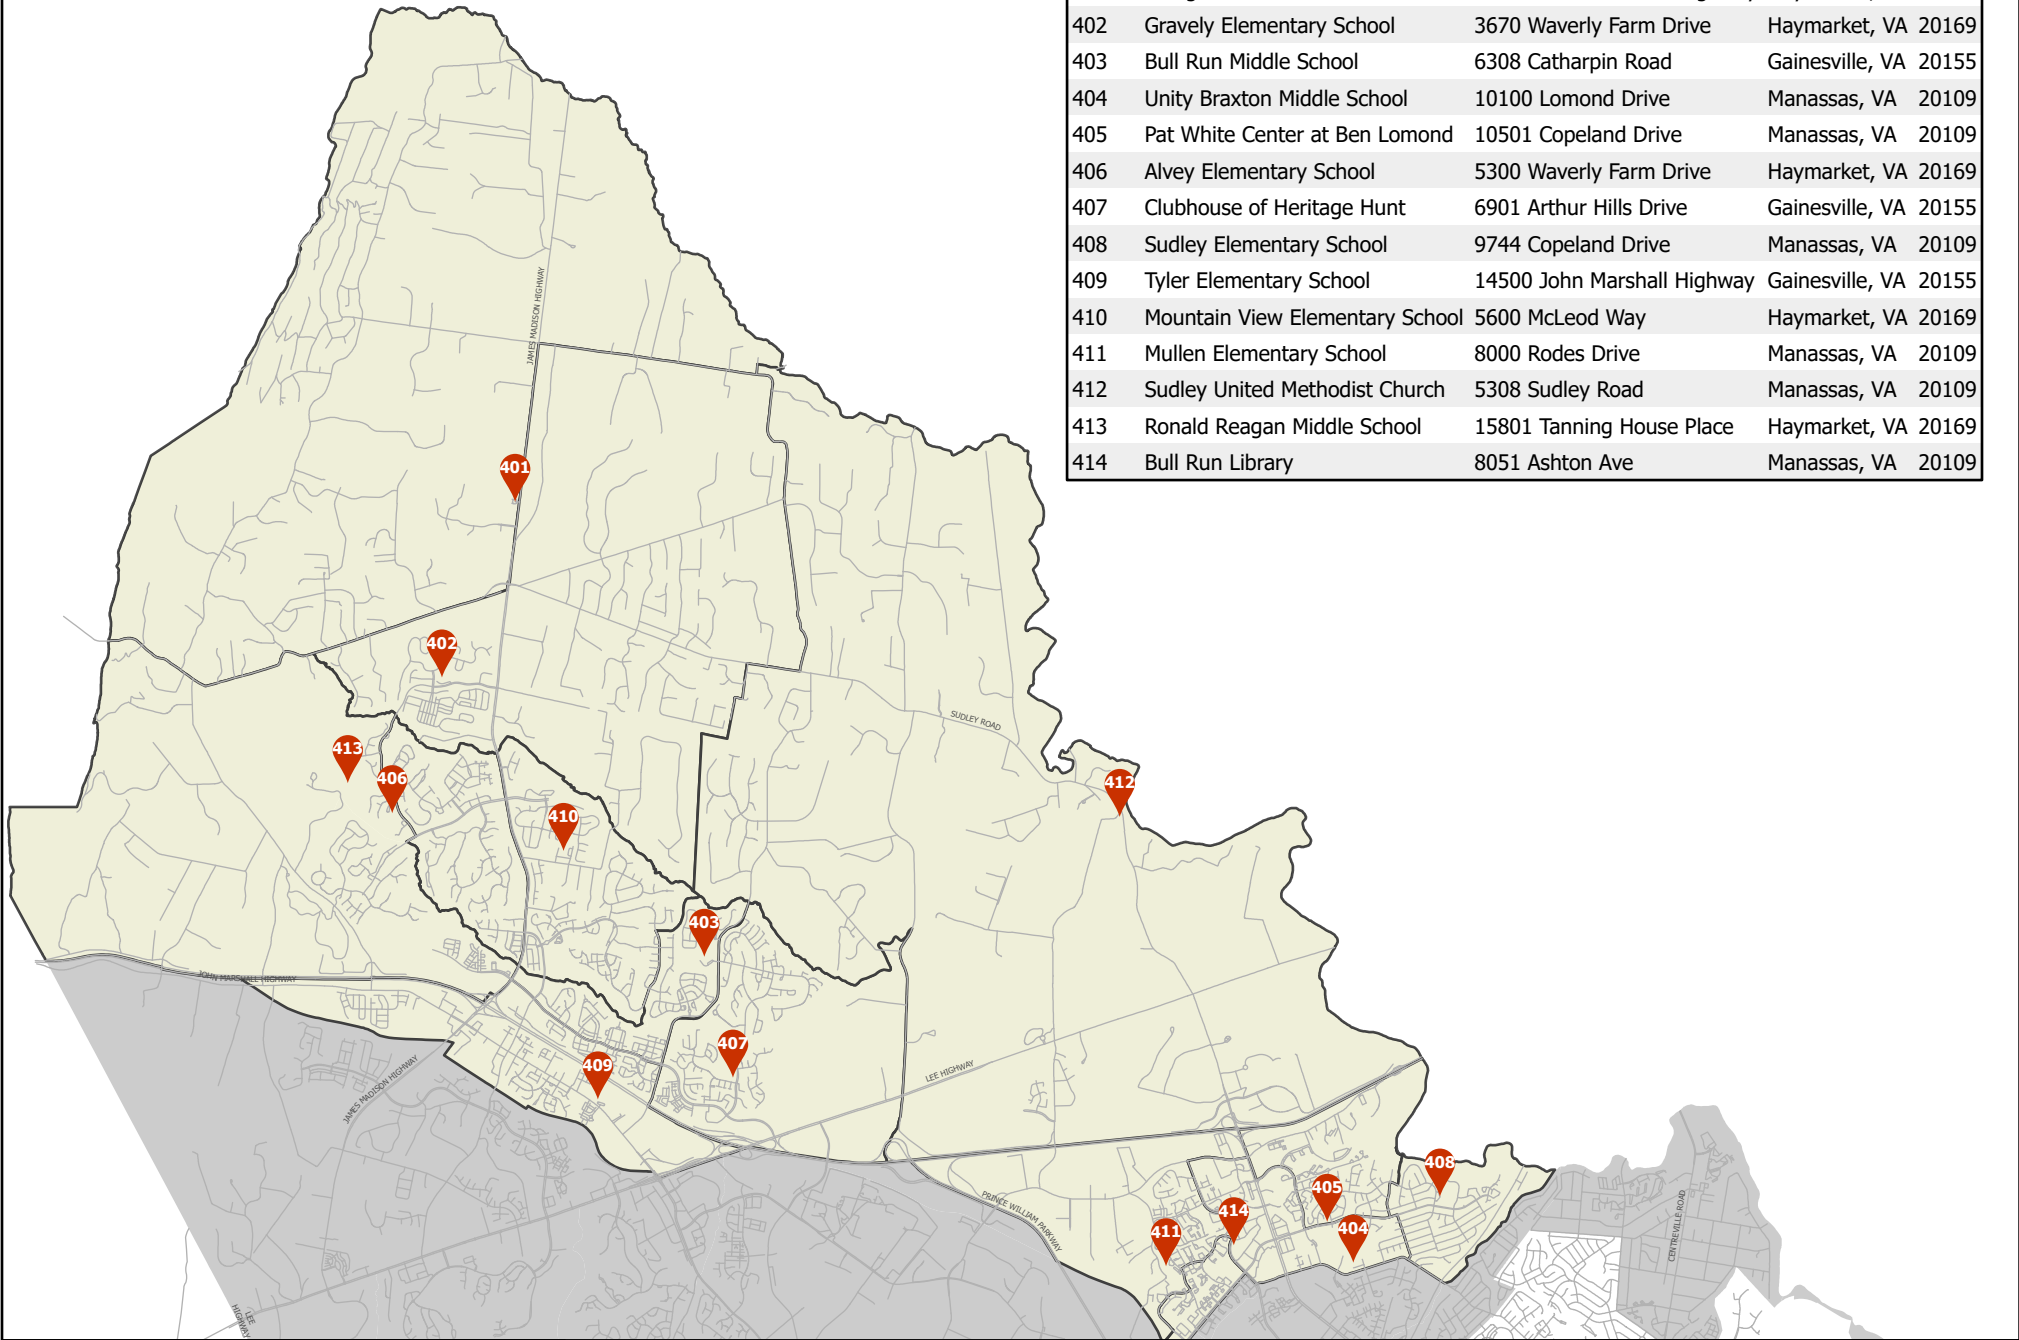

Gainesville District
Voting Precincts and Polling Locations

 Polling Locations

0 0.5 1 2 Miles

PRINCE WILLIAM
Geographic Information Systems

Precinct 401 - Evergreen

Gainesville District

Polling Location

Water