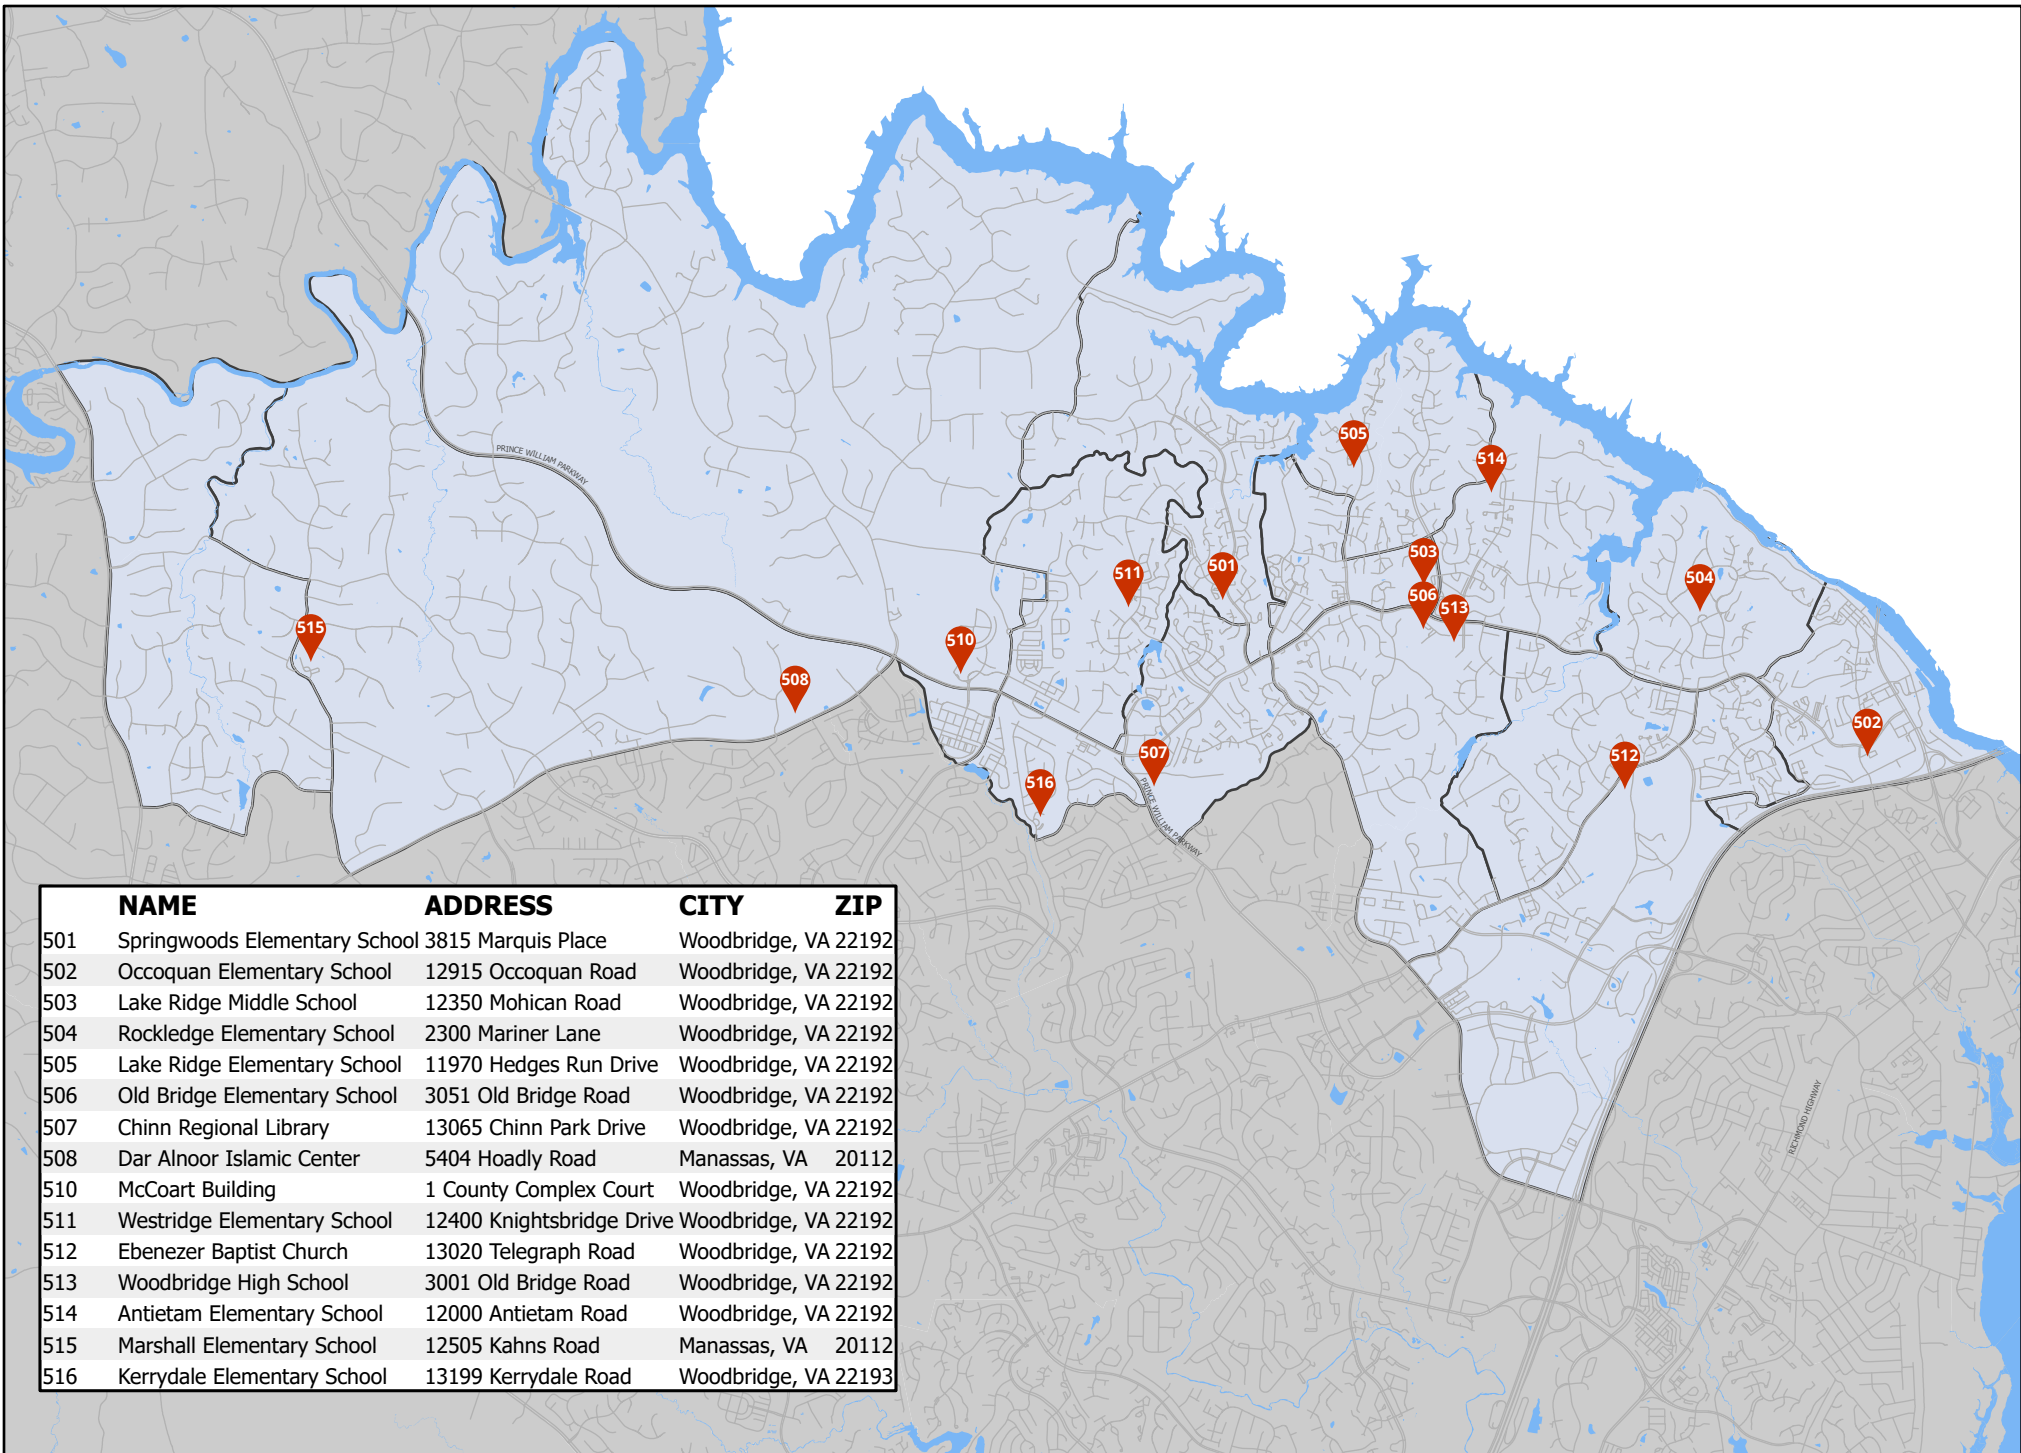

NAME	ADDRESS	CITY	ZIP
501	Springwoods Elementary School	3815 Marquis Place	Woodbridge, VA	22192
502	Occoquan Elementary School	12915 Occoquan Road	Woodbridge, VA	22192
503	Lake Ridge Middle School	12350 Mohican Road	Woodbridge, VA	22192
504	Rockledge Elementary School	2300 Mariner Lane	Woodbridge, VA	22192
505	Lake Ridge Elementary School	11970 Hedges Run Drive	Woodbridge, VA	22192
506	Old Bridge Elementary School	3051 Old Bridge Road	Woodbridge, VA	22192
507	Chinn Regional Library	13065 Chinn Park Drive	Woodbridge, VA	22192
508	Dar Alnoor Islamic Center	5404 Hoadly Road	Manassas, VA	20112
510	McCoart Building	1 County Complex Court	Woodbridge, VA	22192
511	Westridge Elementary School	12400 Knightsbridge Drive	Woodbridge, VA	22192
512	Ebenezer Baptist Church	13020 Telegraph Road	Woodbridge, VA	22192
513	Woodbridge High School	3001 Old Bridge Road	Woodbridge, VA	22192
514	Antietam Elementary School	12000 Antietam Road	Woodbridge, VA	22192
515	Marshall Elementary School	12505 Kahns Road	Manassas, VA	20112
516	Kerrydale Elementary School	13199 Kerrydale Road	Woodbridge, VA	22193

Occoquan District
Voting Precincts and Polling Locations

Polling Locations