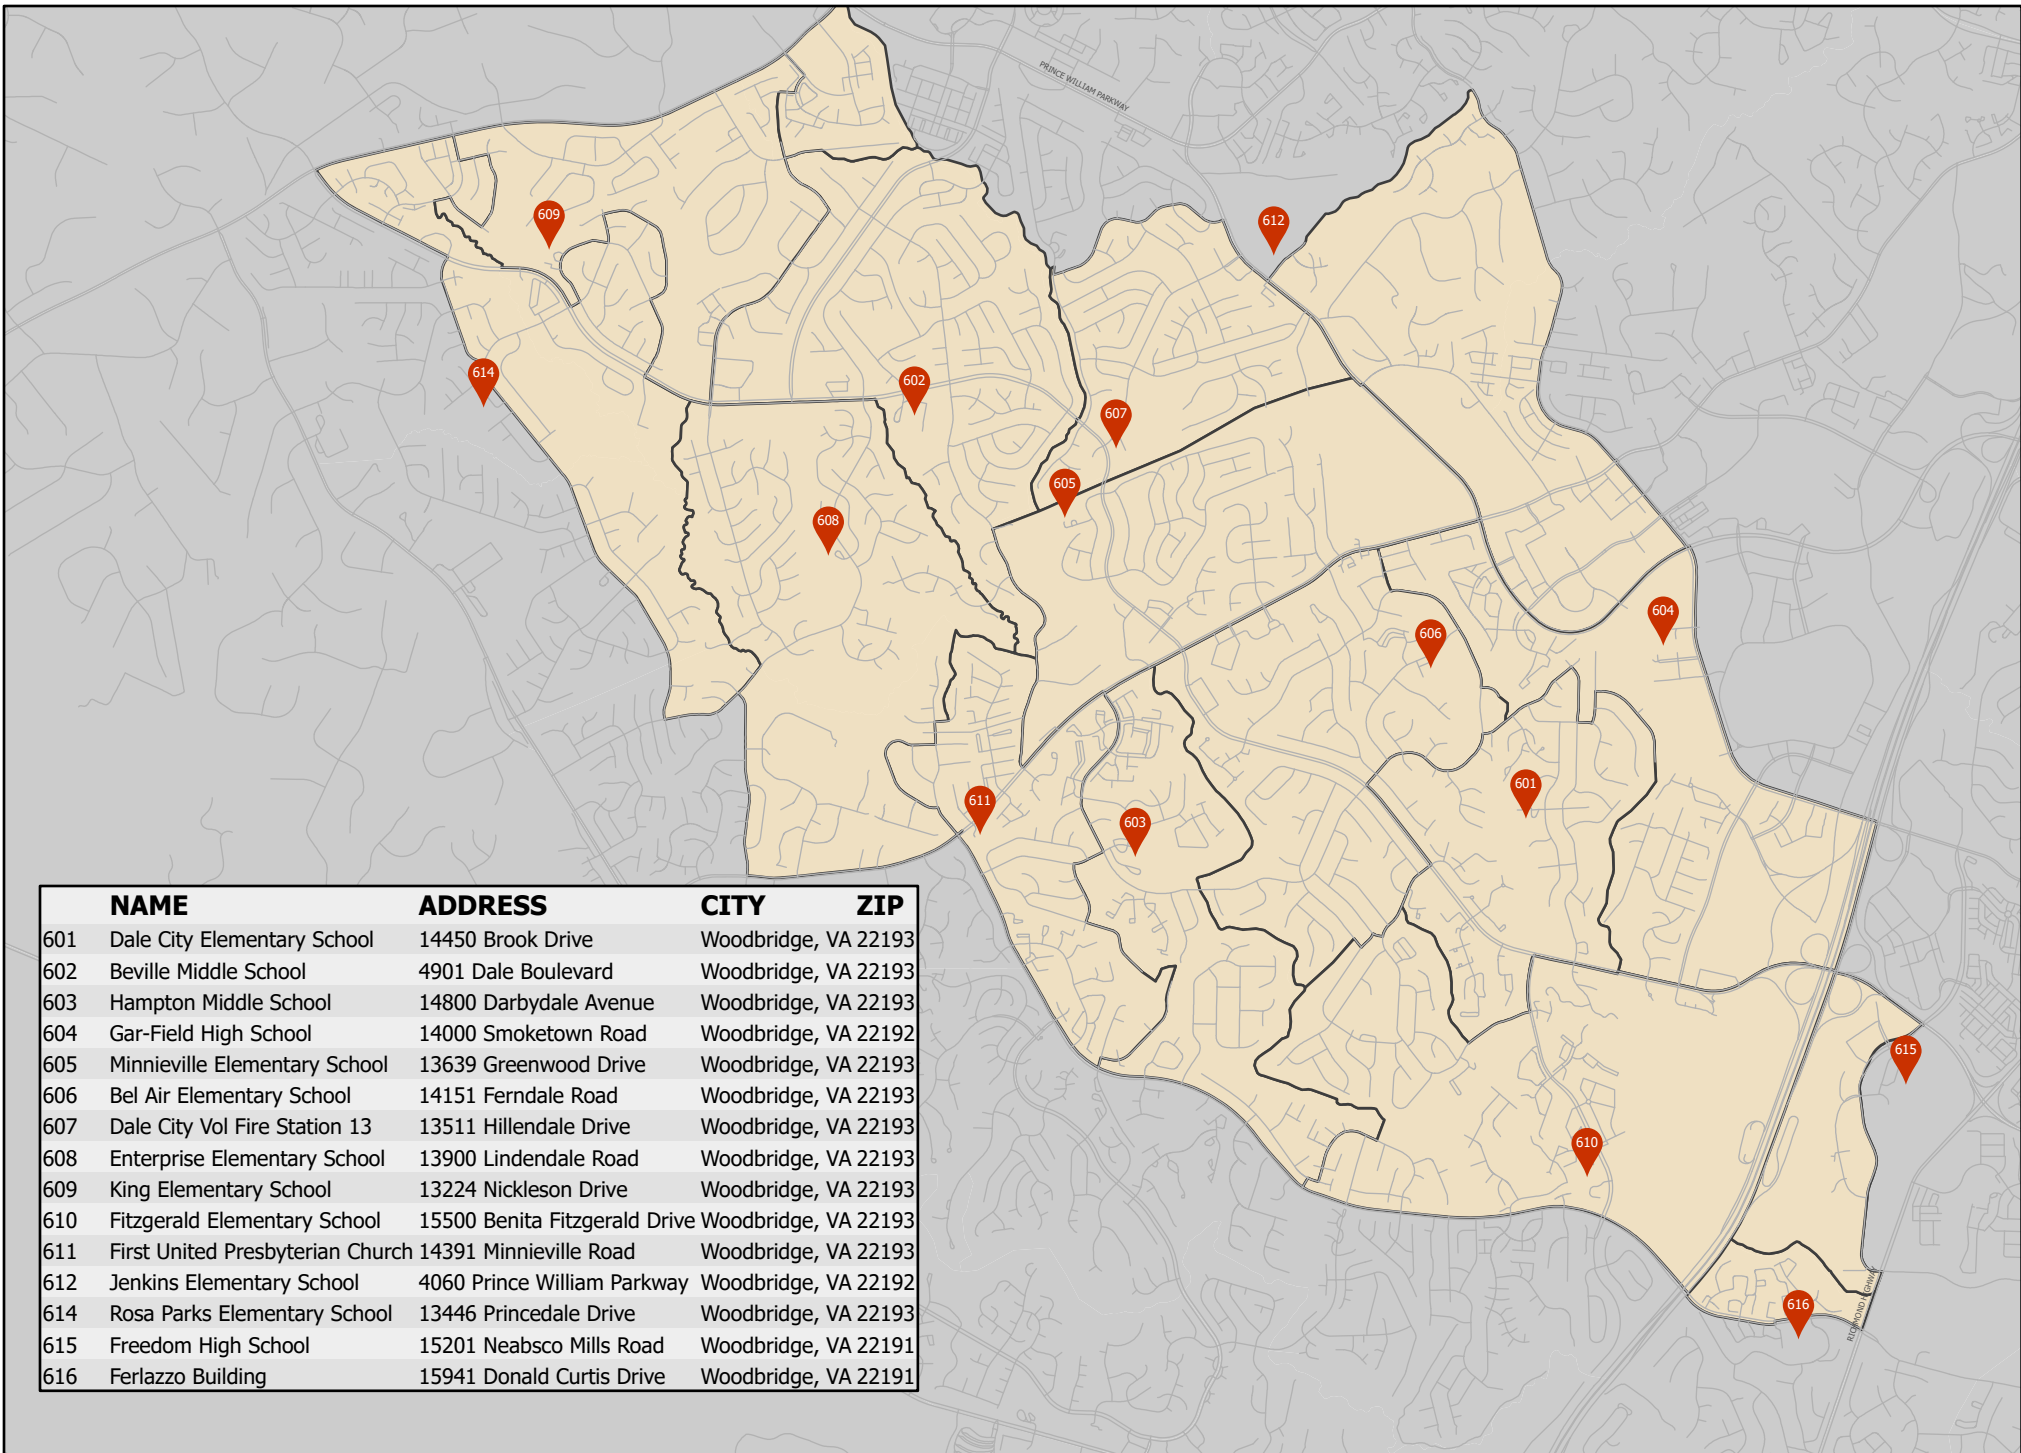

PRINCE WILLIAM
 Geographic Information Systems

Precinct 516 - Kerrydale

Occoquan District

Polling Location

Water

Location Map

Kerrydale Elementary School
 13199 Kerrydale Road
 Woodbridge, VA 22193

PRINCE WILLIAM
 Geographic Information Systems