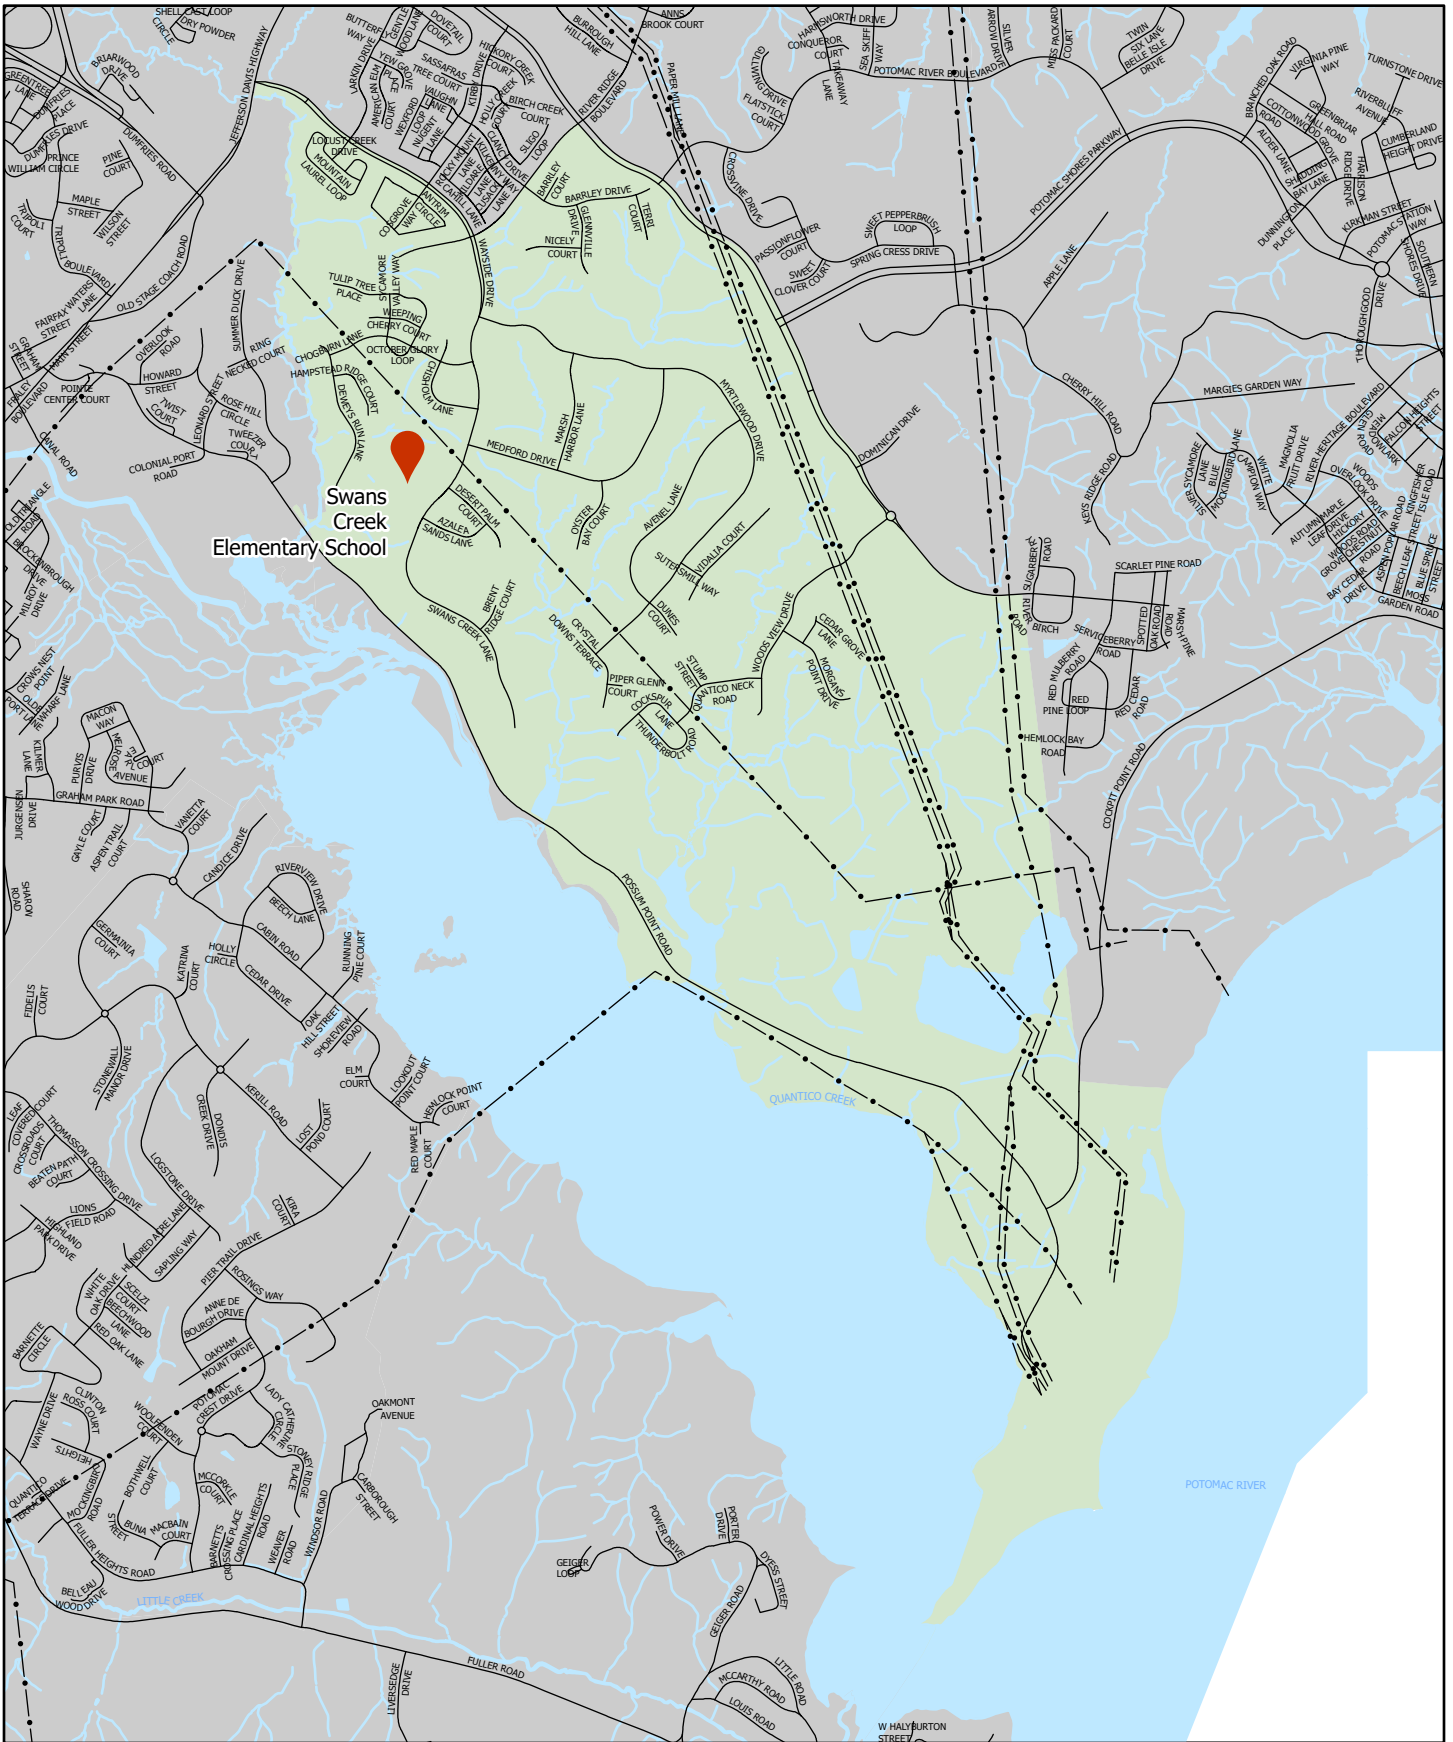

Precinct 311 - Swans Creek

Potomac District

Polling Location

Water

Powerlines

Swans Creek Elementary School
17700 Wayside Drive
Dumfries, VA 22026

PRINCE WILLIAM
Geographic Information Systems