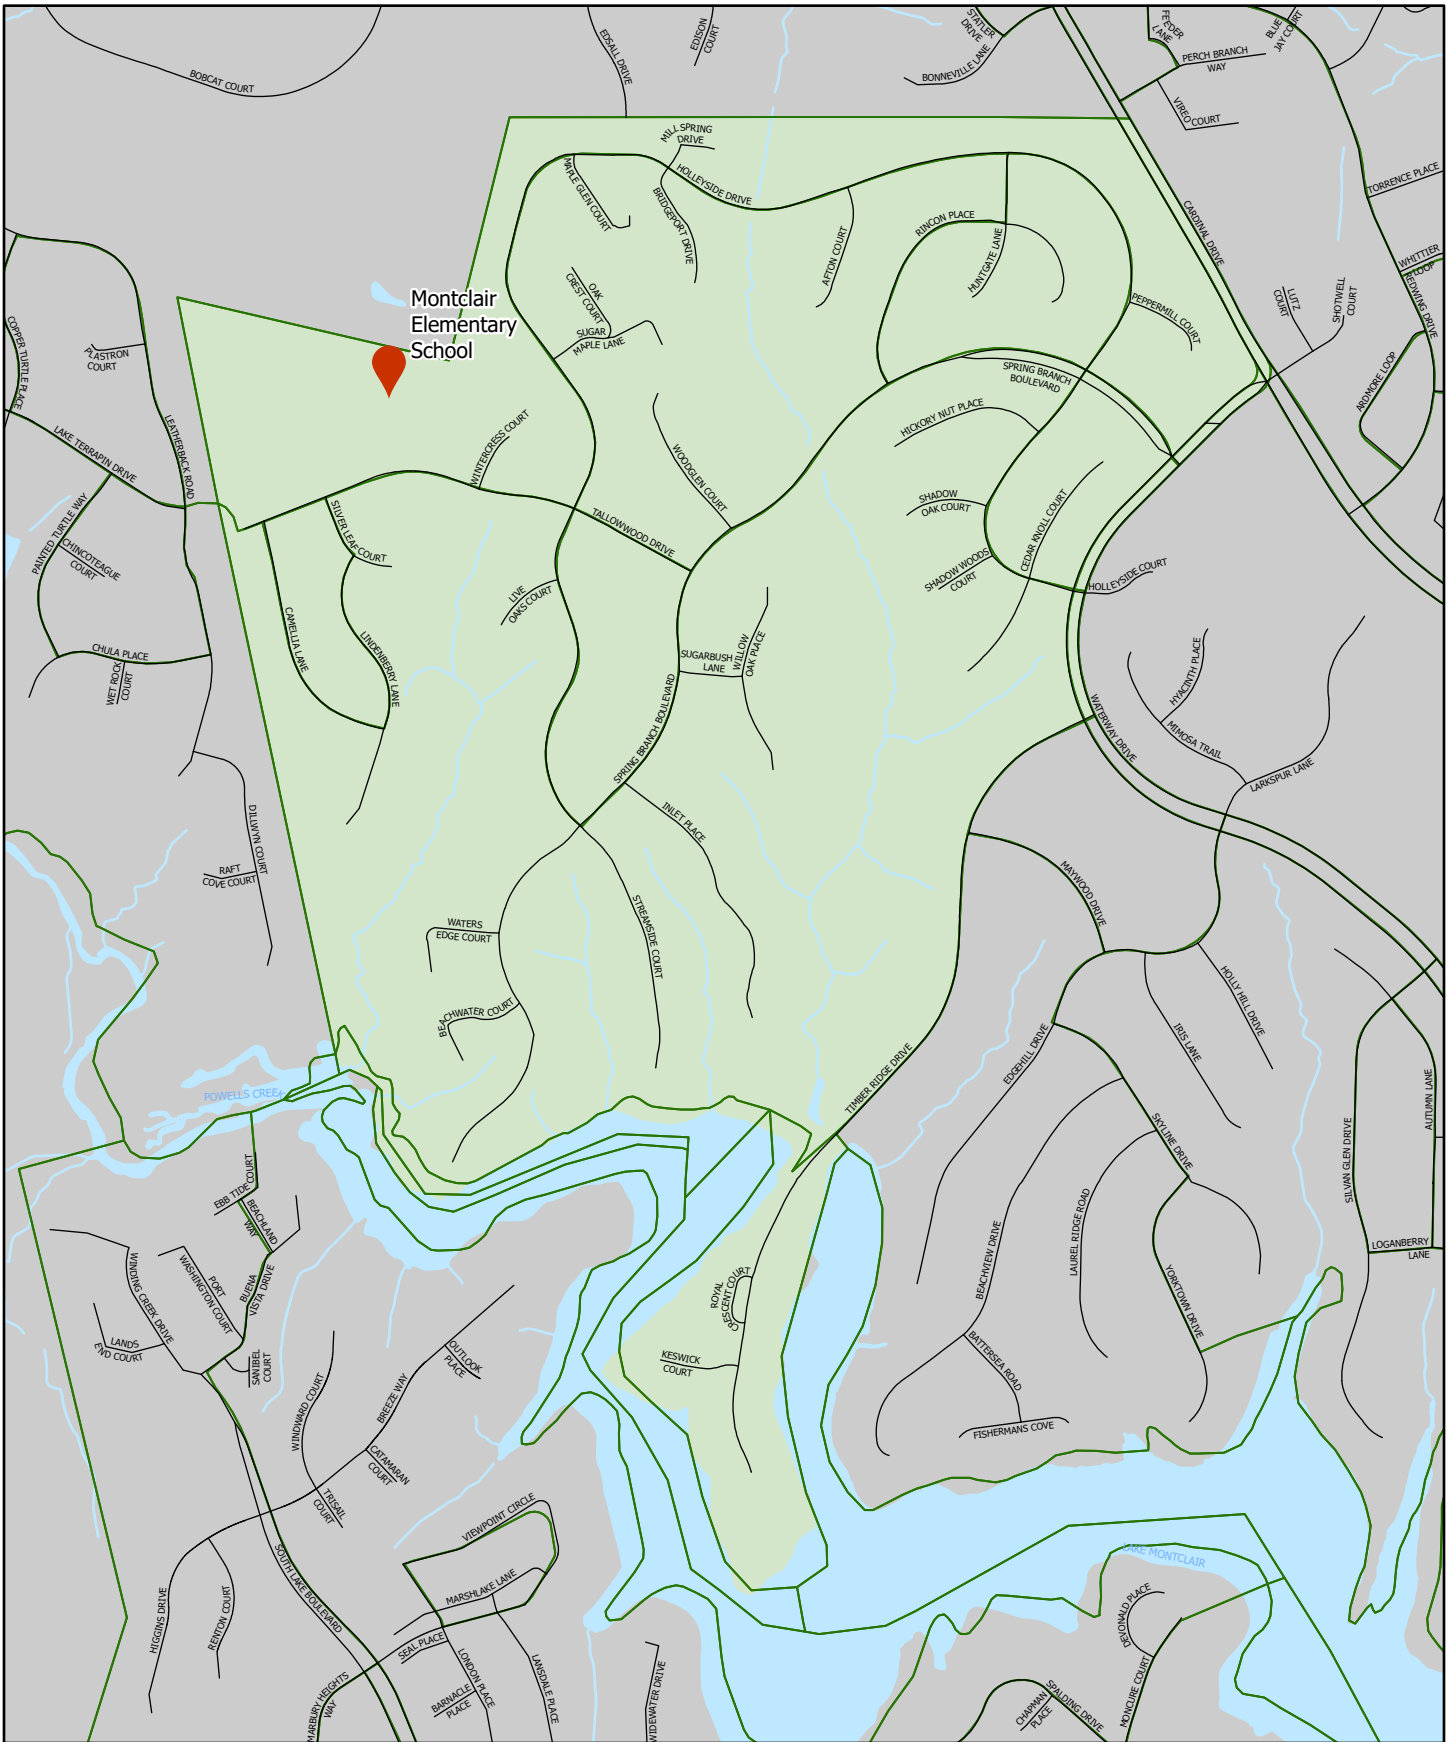

Potomac District

Polling Location

Water

Location Map

Henderson Elementary School
3799 Waterway Drive
Dumfries, VA 22025

PRINCE WILLIAM
Geographic Information Systems

Precinct 308 - Montclair

Potomac District