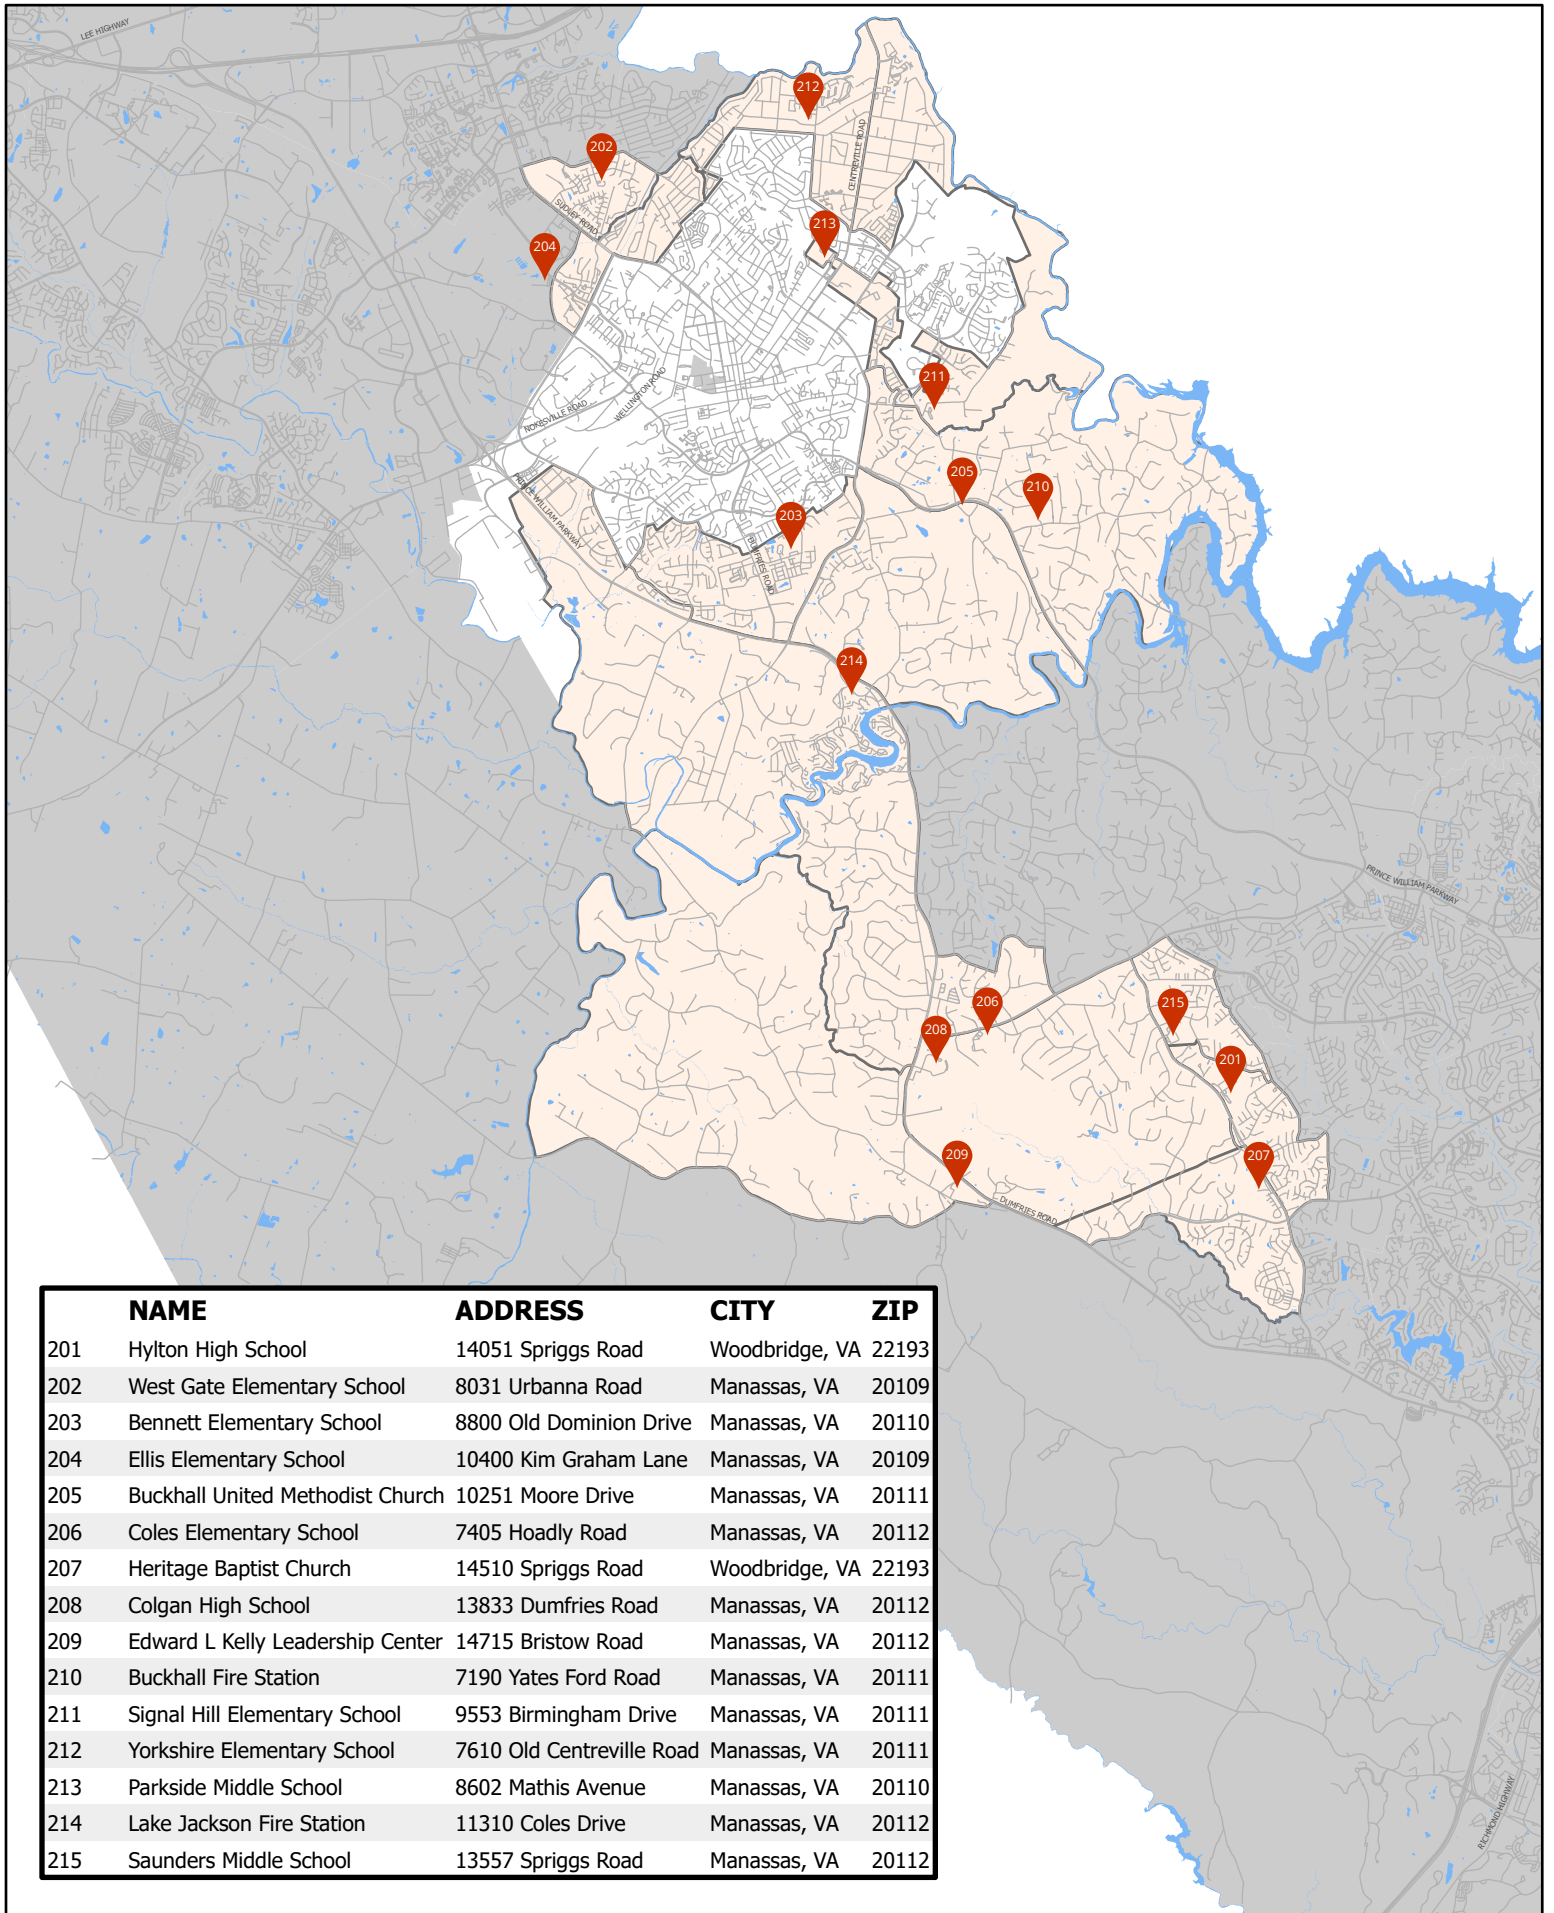

Coles District
Voting Precincts and Polling Locations