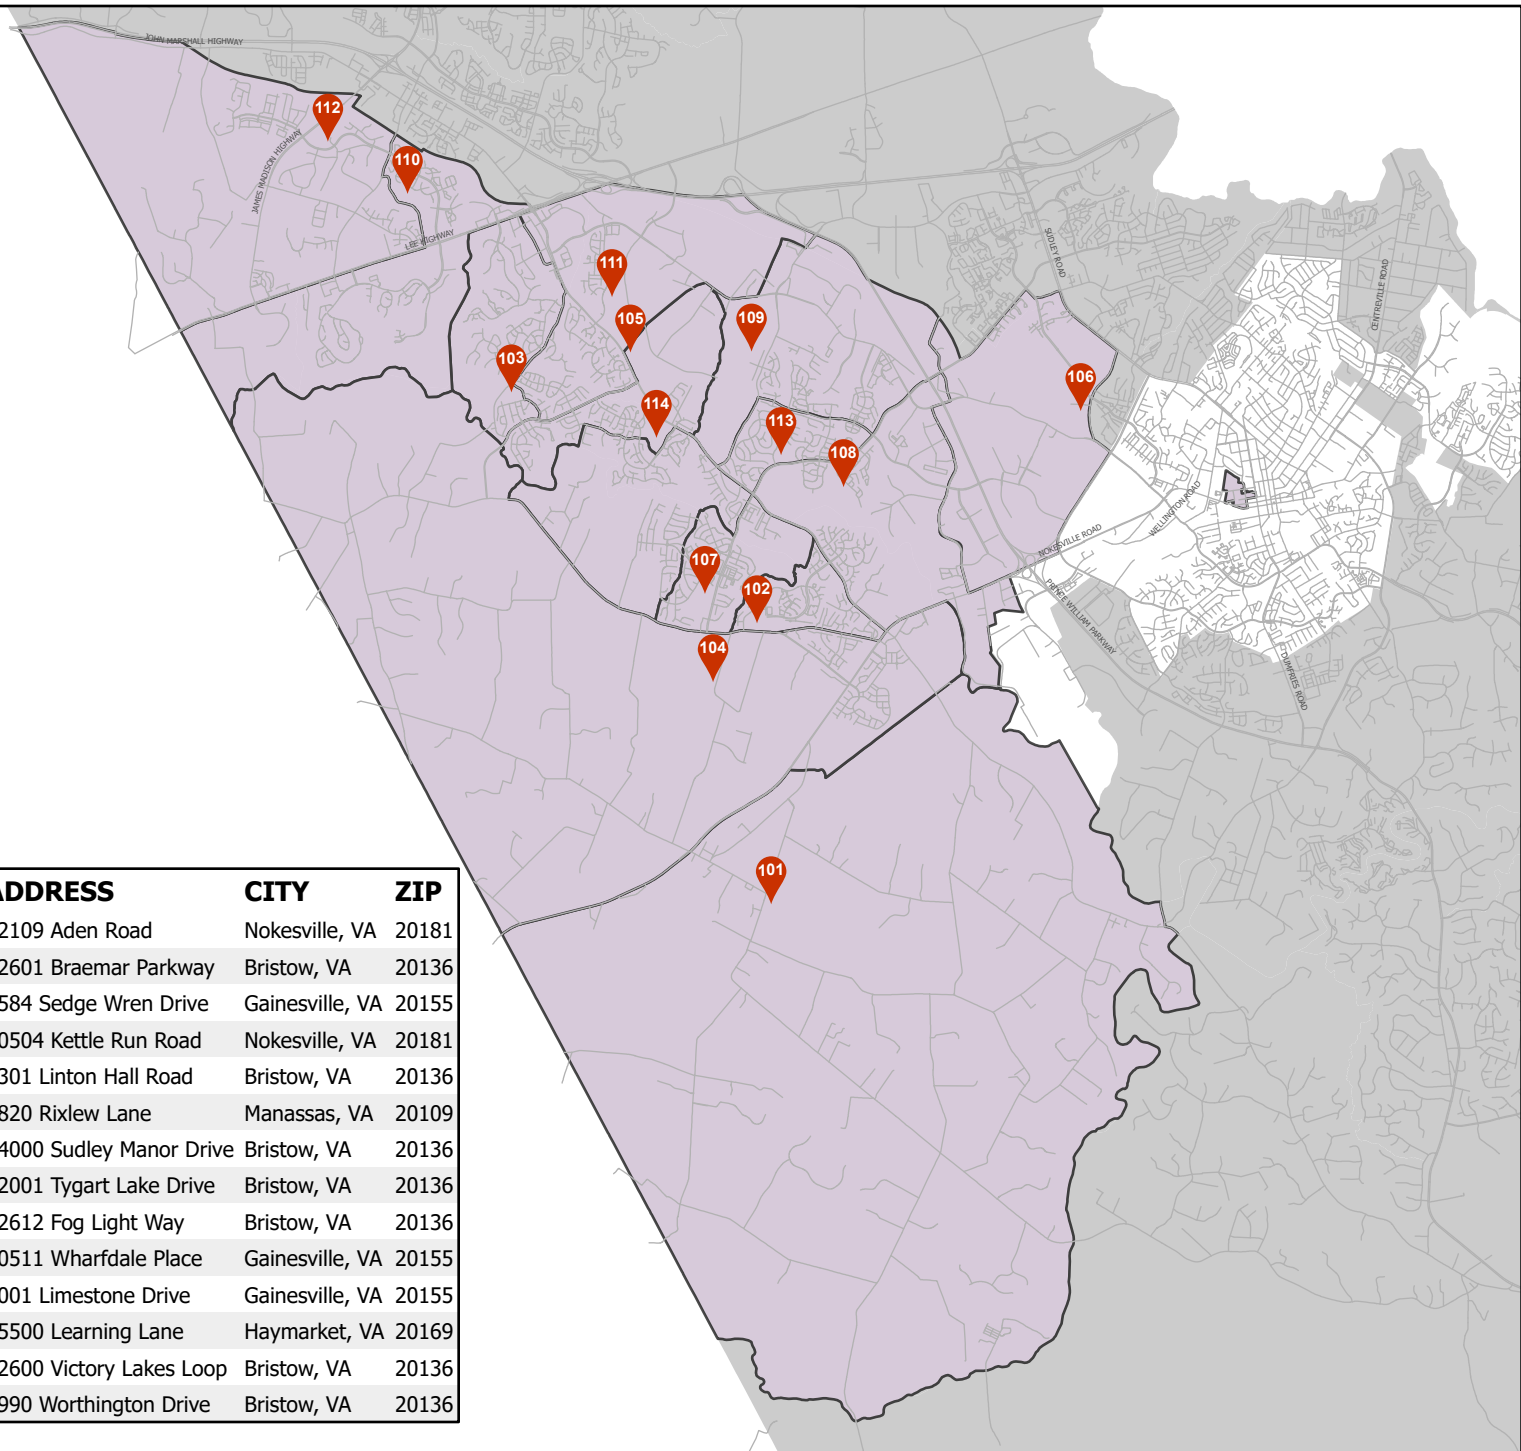

PRINCE WILLIAM

Geographic Information Systems

Election Map Book

	NAME	ADDRESS	CITY	ZIP
101	Brentsville District High School	12109 Aden Road	Nokesville, VA	20181
102	Cedar Point Elementary School	12601 Braemar Parkway	Bristow, VA	20136
103	Glenkirk Elementary School	8584 Sedge Wren Drive	Gainesville, VA	20155
104	Patriot High School	10504 Kettle Run Road	Nokesville, VA	20181
105	Piney Branch Elementary School	8301 Linton Hall Road	Bristow, VA	20136
106	Unity Reed High School	8820 Rixlew Lane	Manassas, VA	20109
107	Marsteller Middle School	14000 Sudley Manor Drive	Bristow, VA	20136
108	Victory Elementary School	12001 Tygart Lake Drive	Bristow, VA	20136
109	Chris Yung Elementary School	12612 Fog Light Way	Bristow, VA	20136
110	Buckland Mills Elementary School	10511 Wharfdale Place	Gainesville, VA	20155
111	Gainesville Middle School	8001 Limestone Drive	Gainesville, VA	20155
112	Haymarket Elementary School	15500 Learning Lane	Haymarket, VA	20169
113	Victory Lakes Community Association	12600 Victory Lakes Loop	Bristow, VA	20136
114	Bristow Run Elementary School	8990 Worthington Drive	Bristow, VA	20136